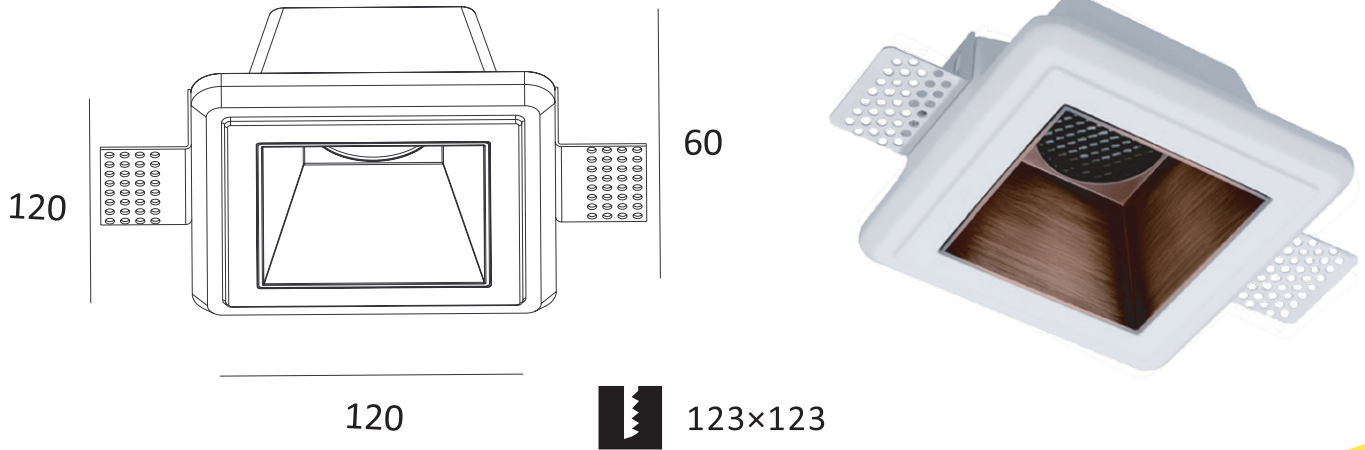

# MAVERICK SPOT LIGHT

TECHNICAL SHEET  
KL-SP00003

**KEYLIGHT**

SPAIN

PRODUCTOS DE ILUMINACION

## DRAWING

## REFLECTOR

**Black**

**Silver**

**Bronze**

**Gold**

Honeycomb

Glass

Liner Spread Lens

## SPECIFICATIONS

Product Code	KL-SP00003
Power	GU10/MR16
Input	220-240V
Material	Gypsum
Dimensions	120mm*120mm*60mm
Cut-out	123mm*123mm