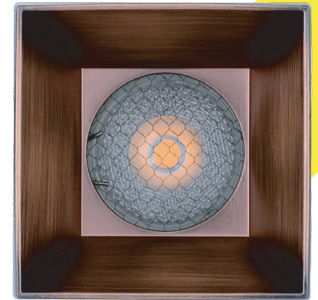

## DRAWING

## REFLECTOR

**Black**

**Silver**

**Bronze**

**Gold**

Honeycomb

Glass

Liner Spread Lens

## SPECIFICATIONS

Product Code	KL-SP00003
Power	GU10/MR16
Input	220-240V
Material	Gypsum
Dimensions	120mm*120mm*60mm
Cut-out	123mm*123mm